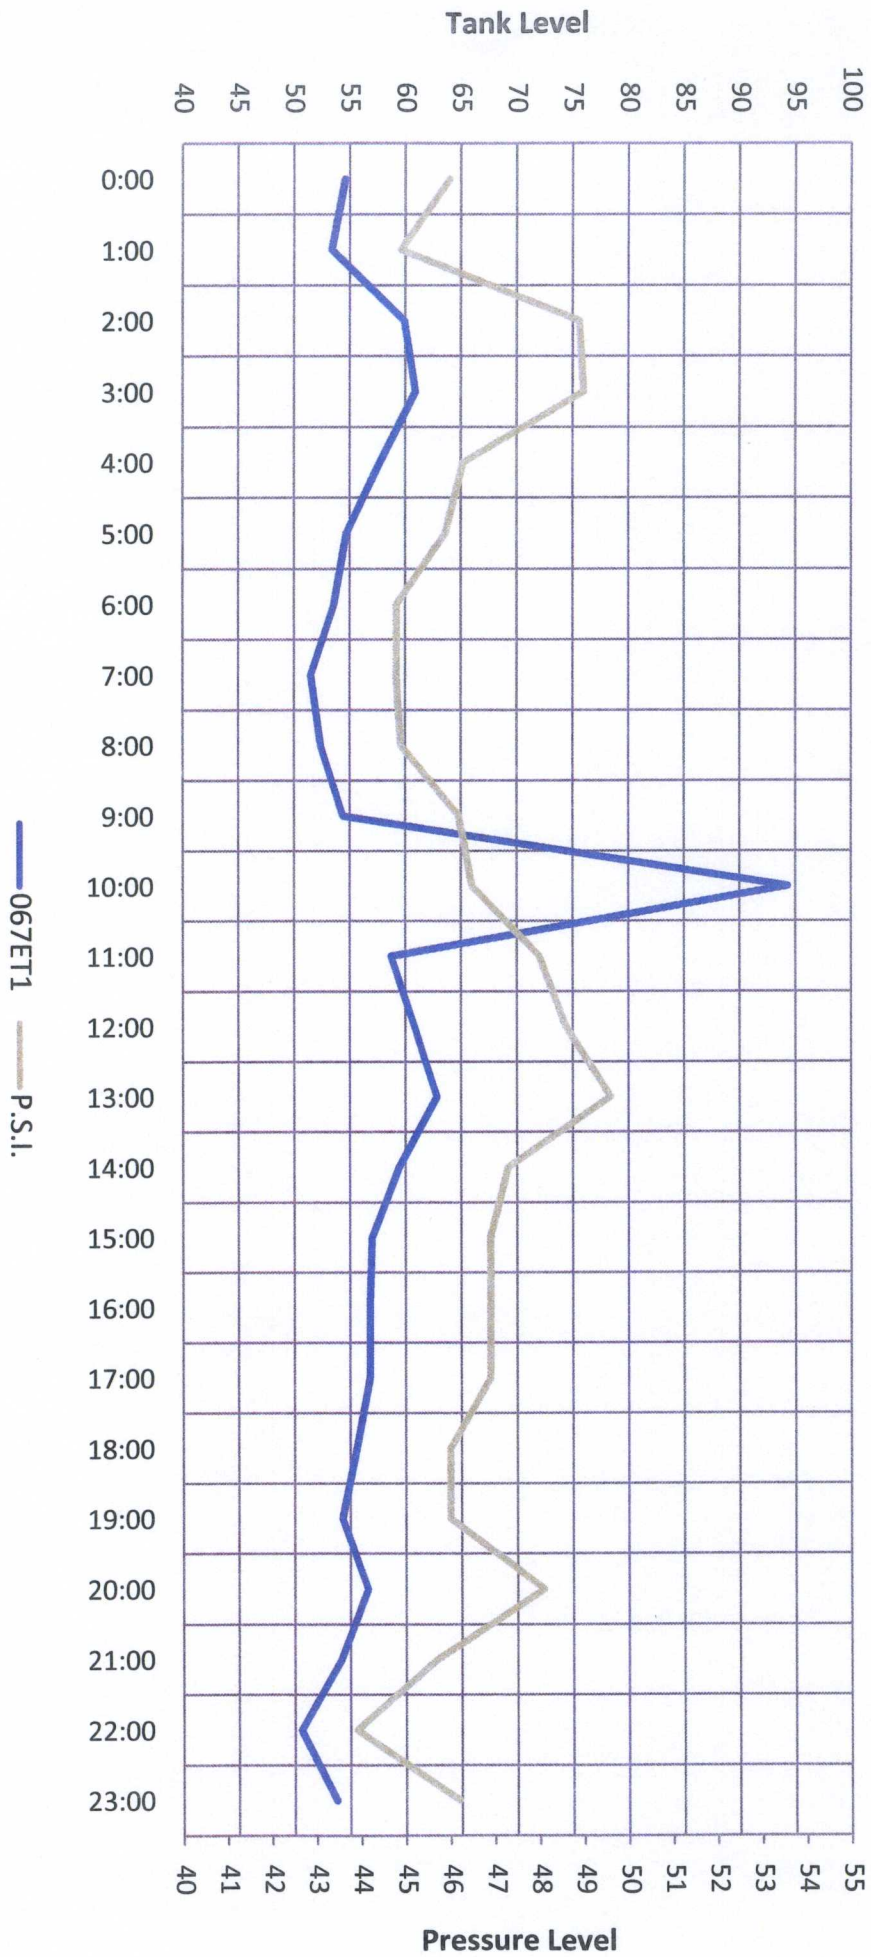

Facility 067 Tank & Pressure Levels August 17, 2009