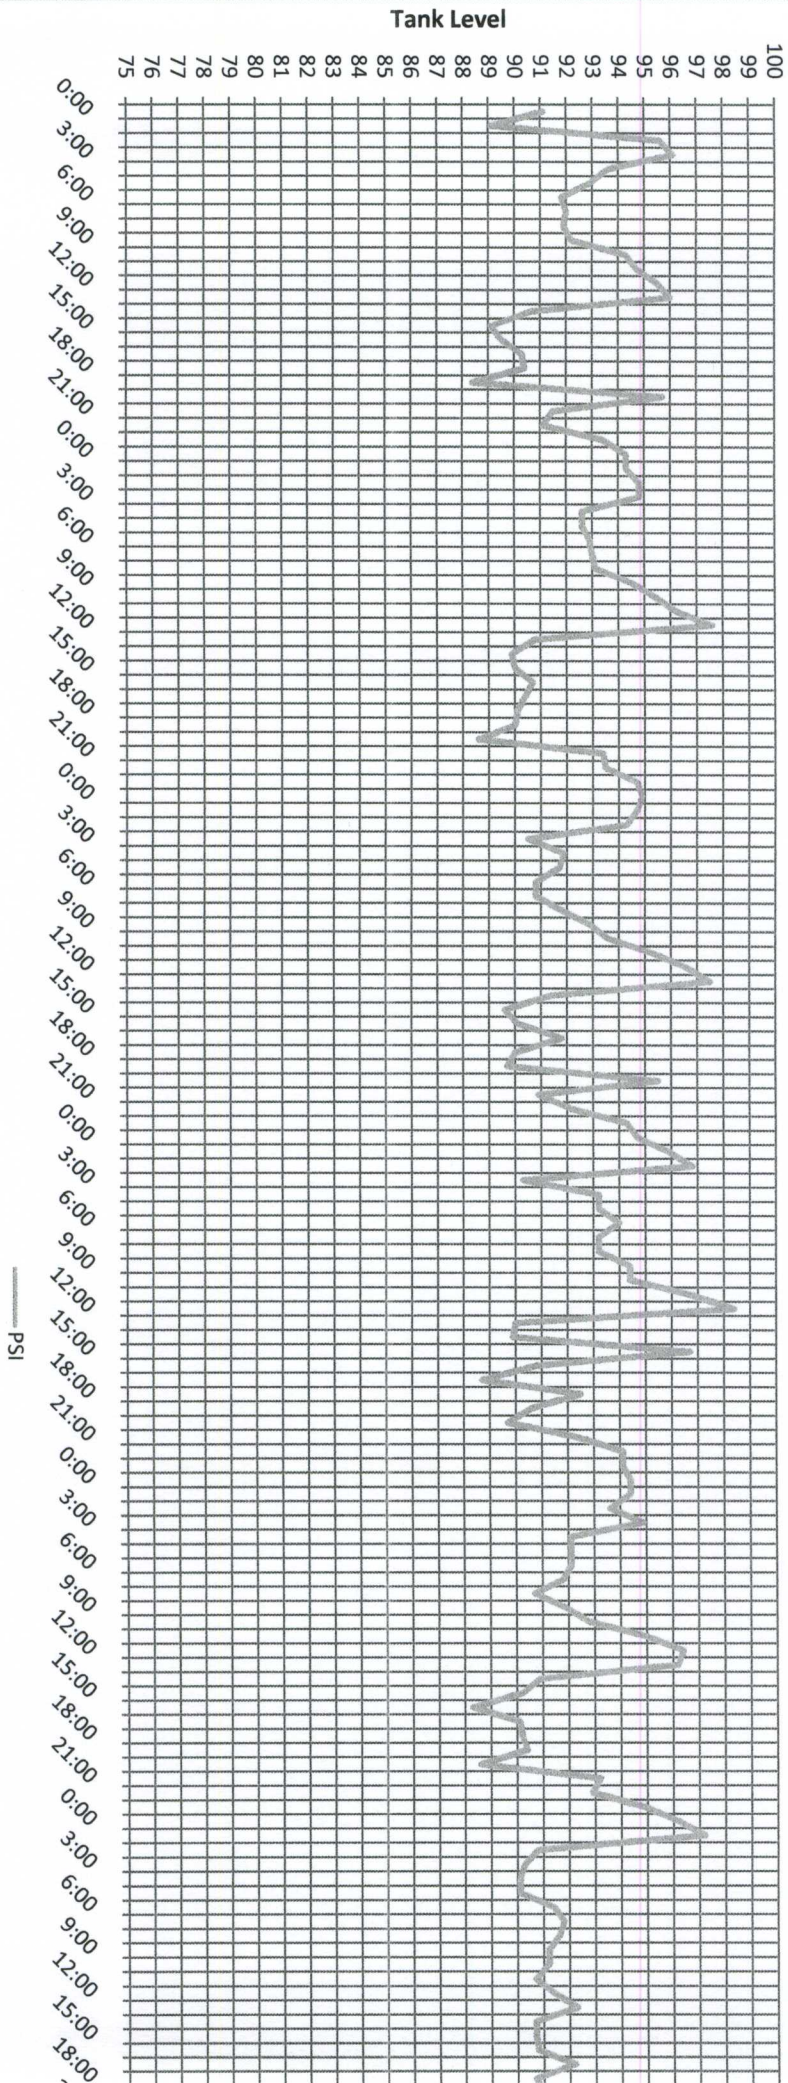

Facility 066 Pressure Levels August 17, 2009 to August 23, 2009