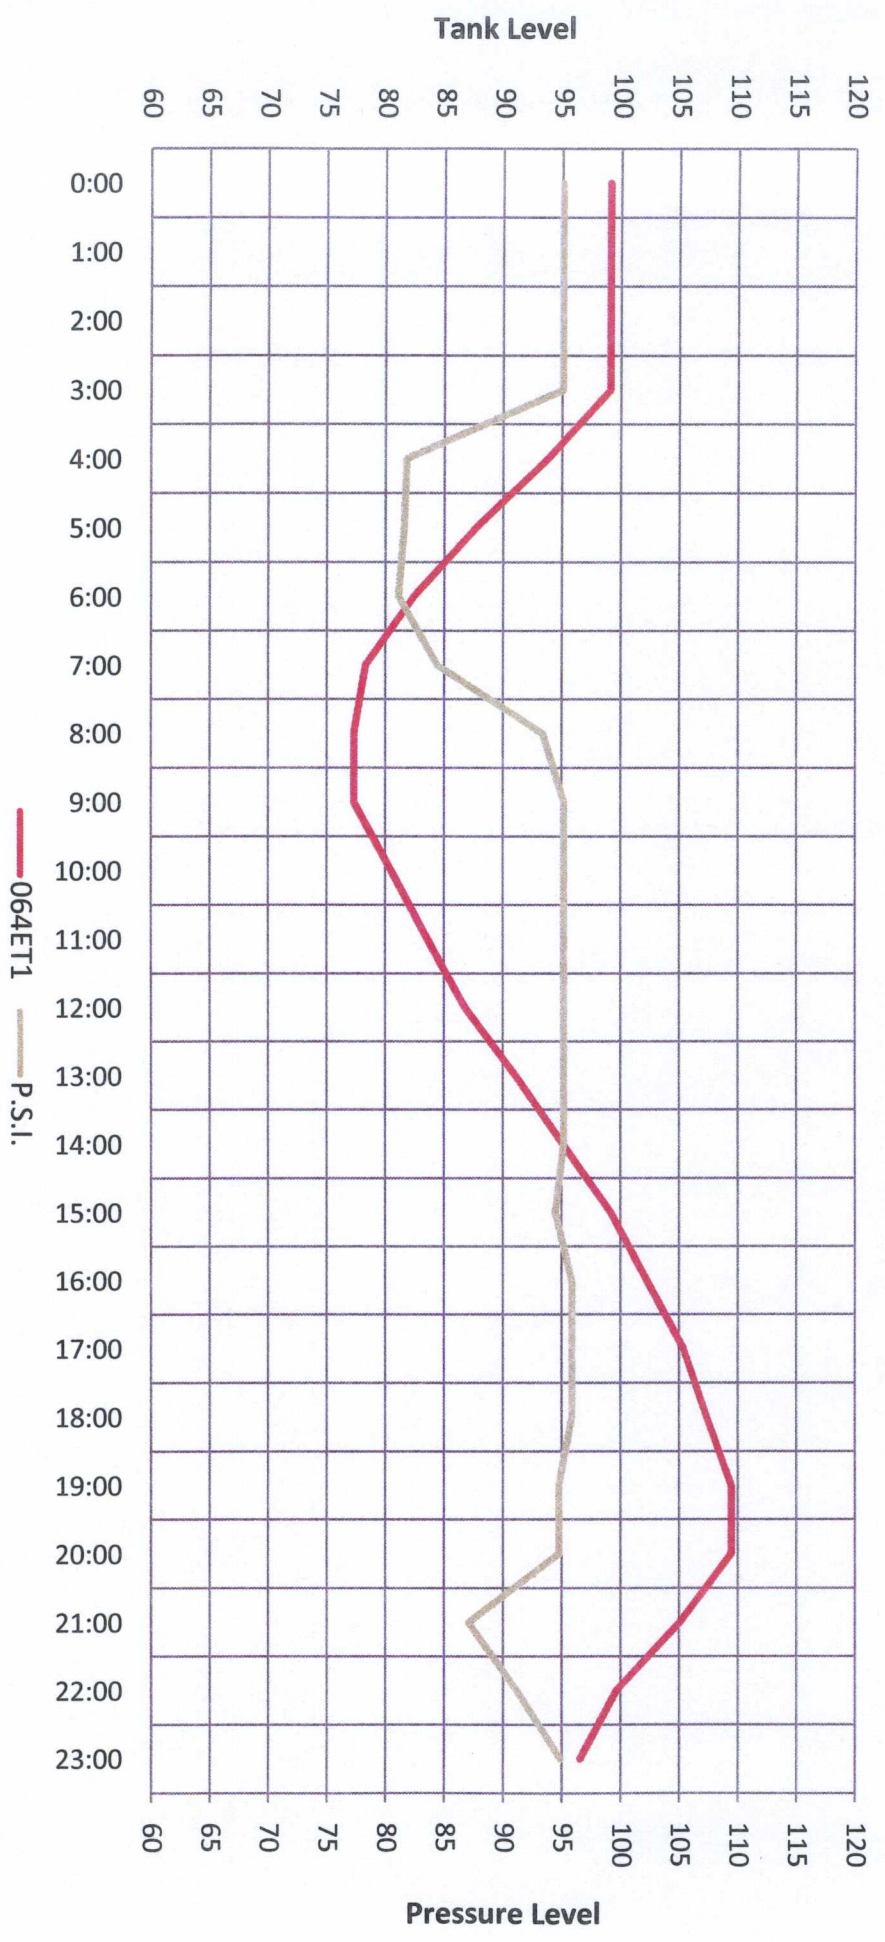

Facility 064 Elevated Tank & Pressure Levels August 17, 2009

Facility 064 Elevated Tank & Pressure Levels August 18, 2009

Facility 064 Elevated Tank & Pressure Levels August 19, 2009

Facility 064 Elevated Tank & Pressure Levels August 20, 2009