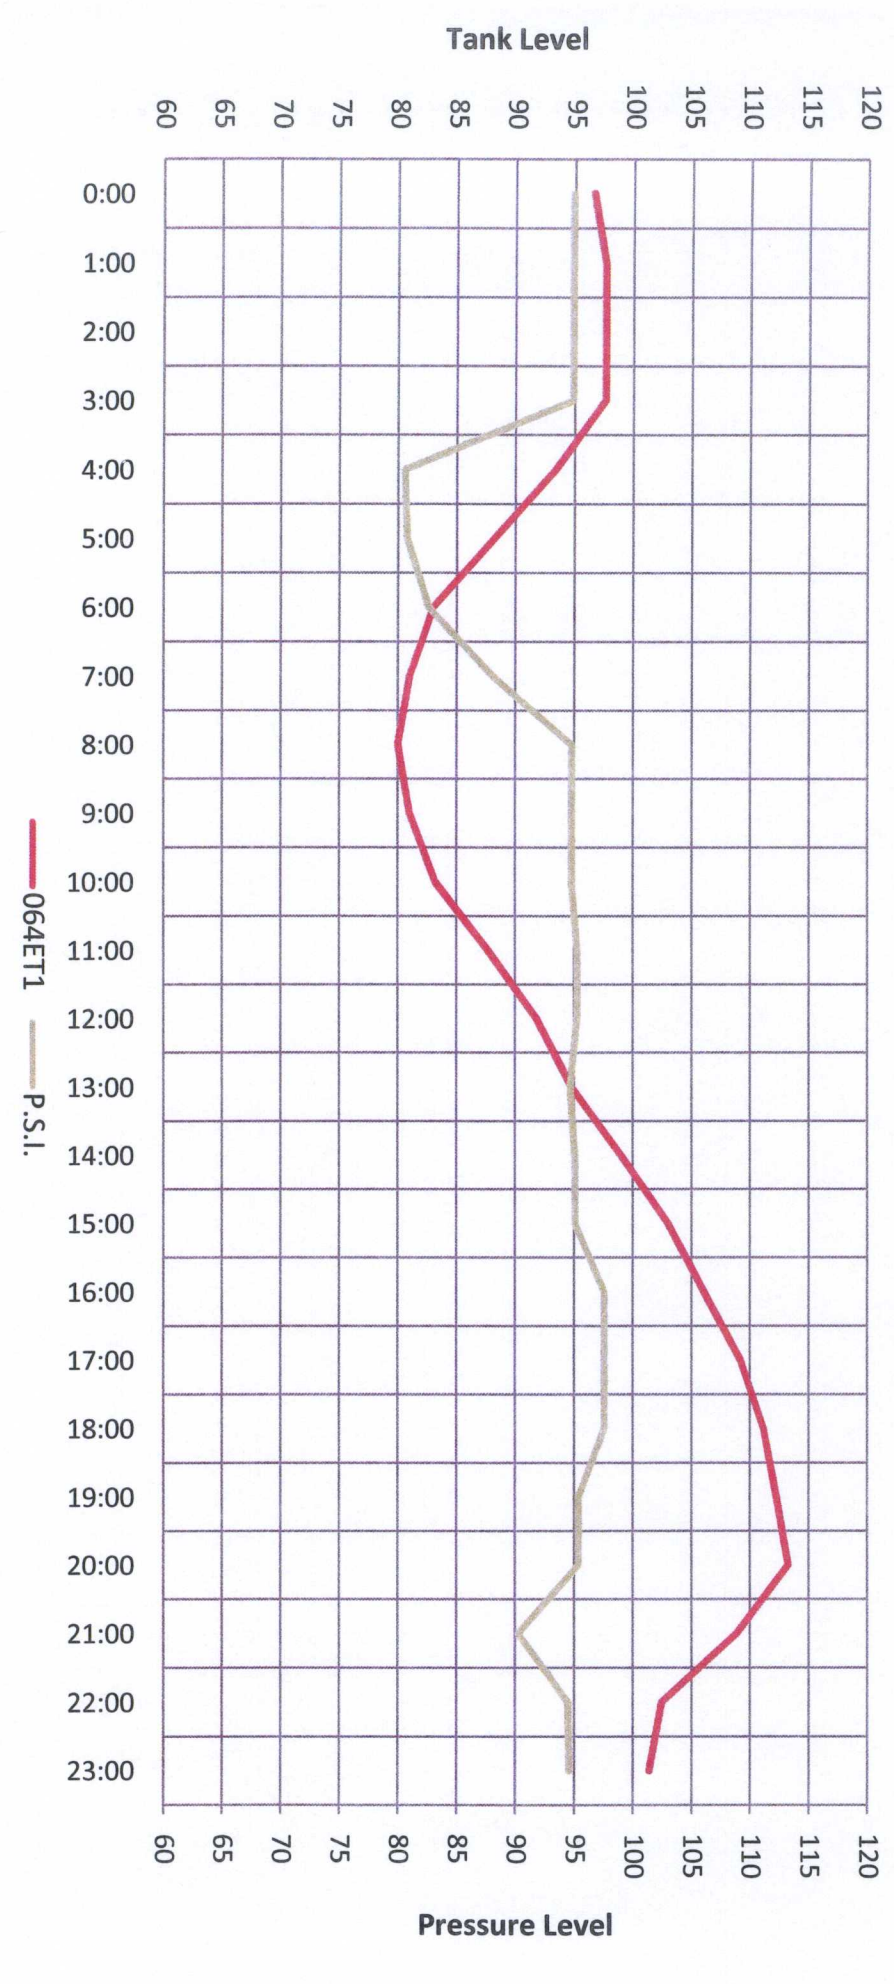

Facility 064 Elevated Tank & Pressure Levels August 17, 2009

Facility 064 Elevated Tank & Pressure Levels August 18, 2009

Facility 064 Elevated Tank & Pressure Levels August 19, 2009

Facility 064 Elevated Tank & Pressure Levels August 20, 2009

# Pressure Level