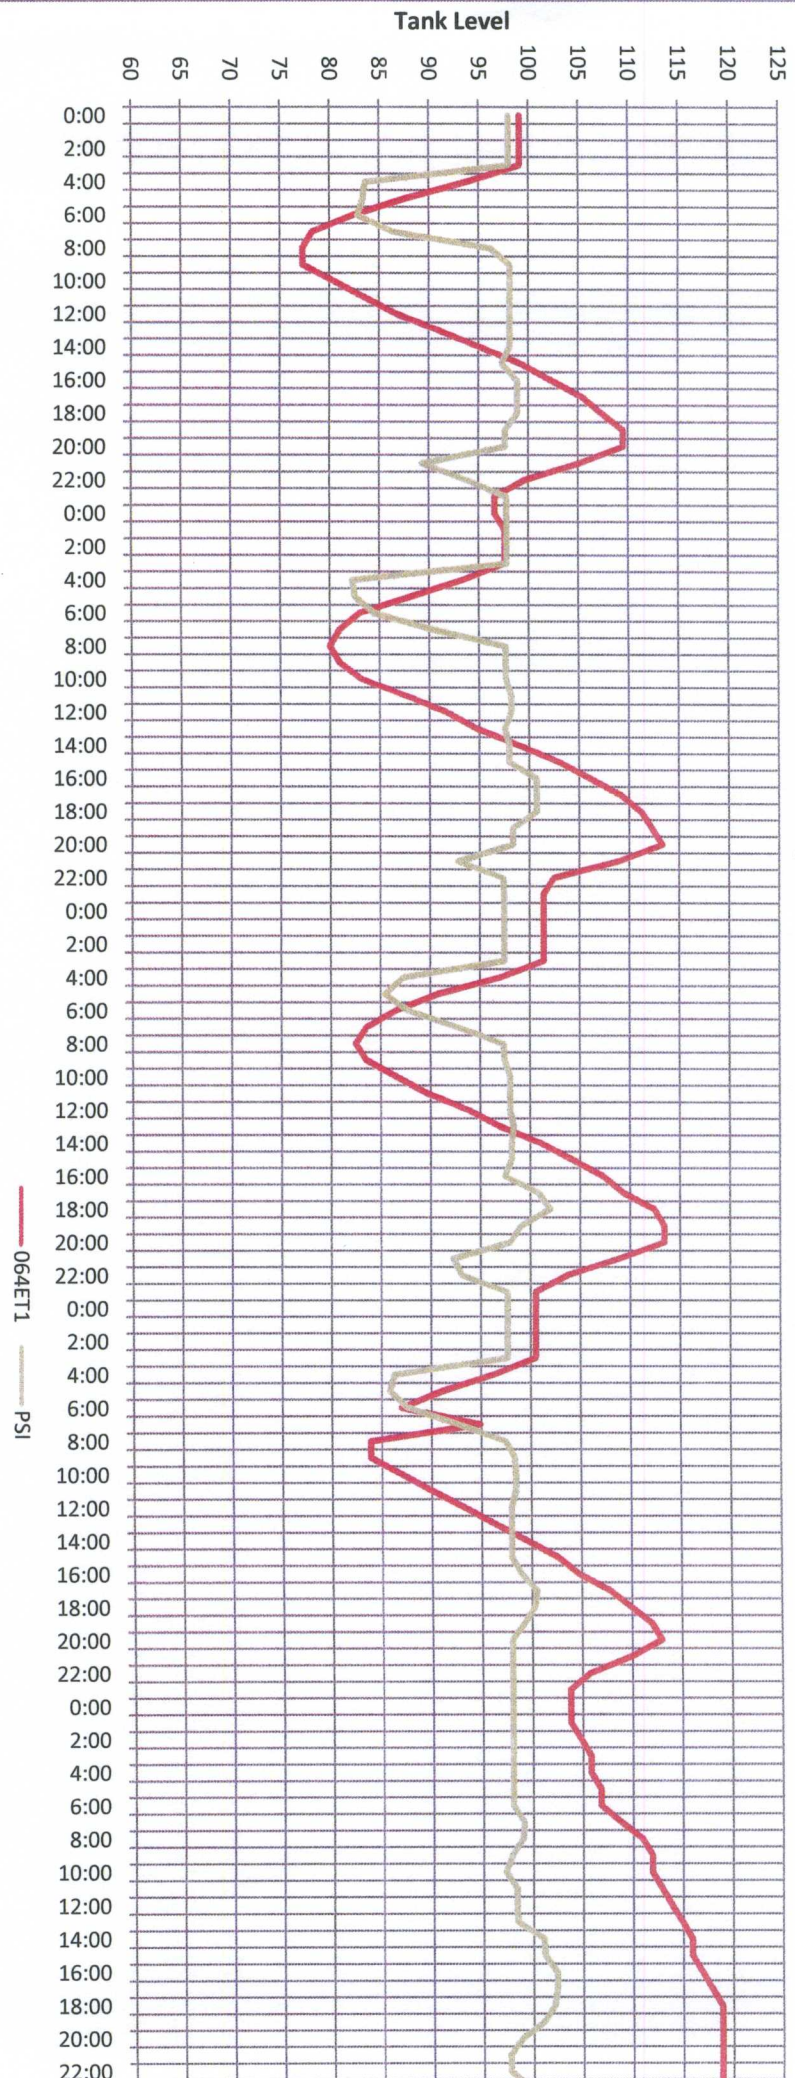

Facility 064 Elevated Tank & Pressure Levels August 21, 2009

Facility 064 Elevated Tank & Pressure Levels August 22, 2009

Facility 064 Elevated Tank & Pressure Levels August 23, 2009

Facility 064 Elevated Tank & Pressure Levels August 17, 2009 to August 23, 2009