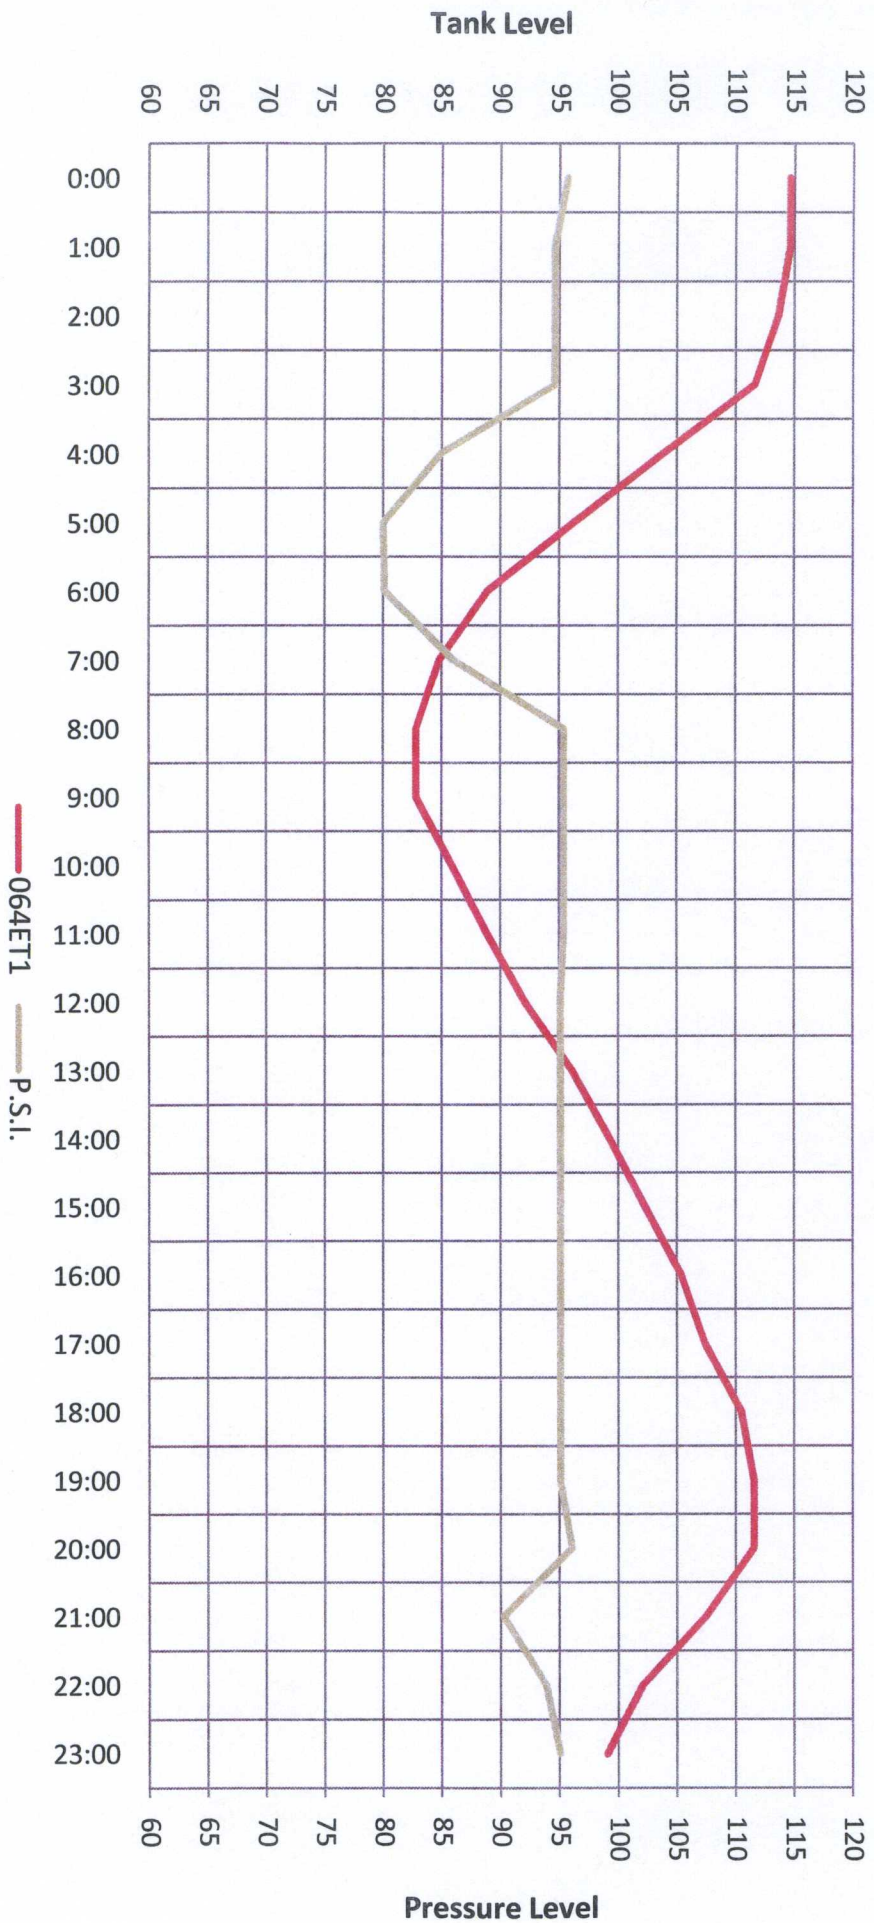

Facility 064 Elevated Tank & Pressure Levels August 17, 2009

Facility 064 Elevated Tank & Pressure Levels August 18, 2009

Facility 064 Elevated Tank & Pressure Levels August 19, 2009

Facility 064 Elevated Tank & Pressure Levels August 20, 2009