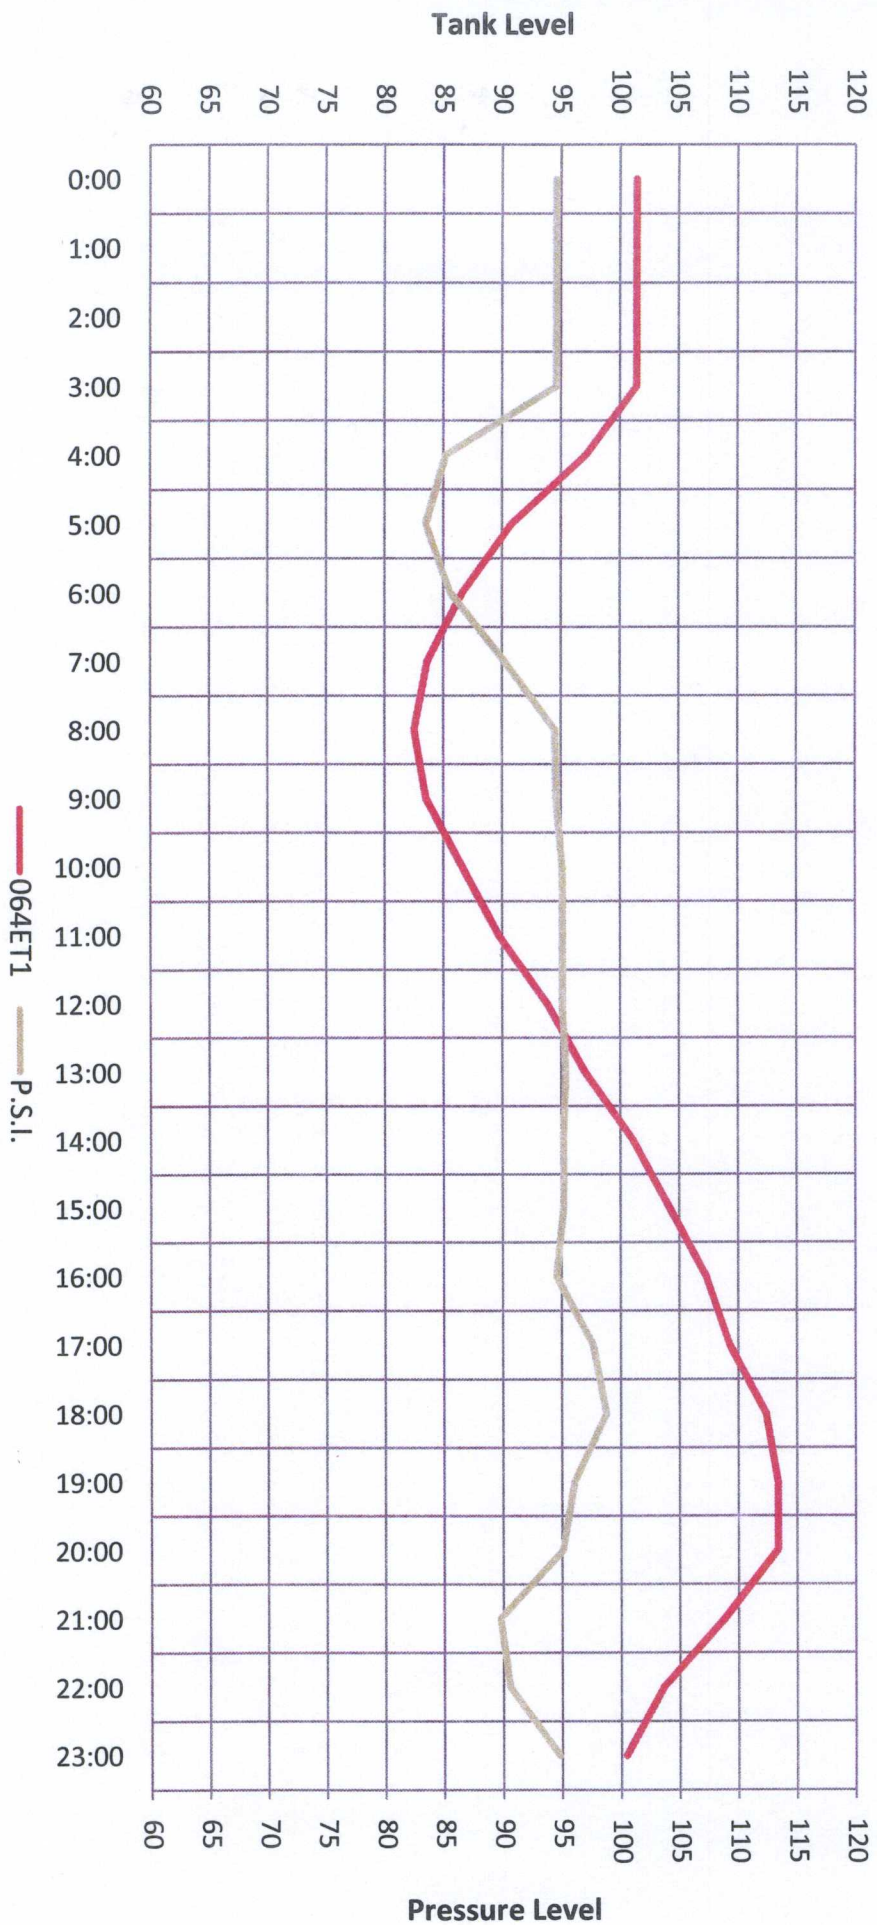

Facility 064 Elevated Tank & Pressure Levels August 17, 2009

Facility 064 Elevated Tank & Pressure Levels August 18, 2009

Facility 064 Elevated Tank & Pressure Levels August 19, 2009

Facility 064 Elevated Tank & Pressure Levels August 20, 2009

# Pressure Level